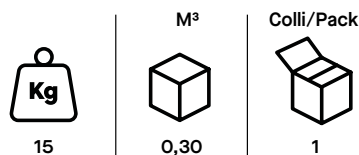

Technical description:

BACKREST/SEAT: single shell in polypropylene available in the 8 colours as detailed in the catalogue
BEAM: in 40×80mm rectangular section metal tubing.
OPTIONAL: coffee table in melamine wood 50×50.