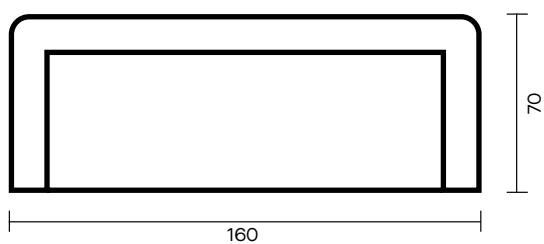

Kg	 M³	 Colli/Pack
25	0,85	1