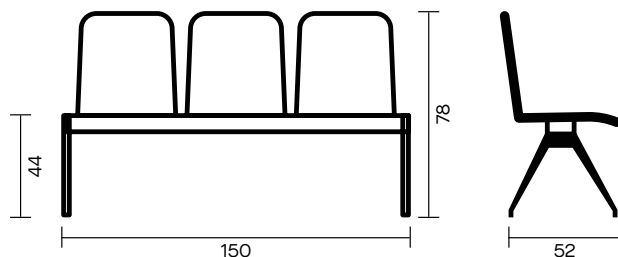

**Technical description:**

BACKREST/SEAT: single shell in polypropylene available in the 8 colours as detailed in the catalogue
 BEAM: in 40×80mm rectangular section metal tubing.
 OPTIONAL: coffee table in melamine wood 50×50.