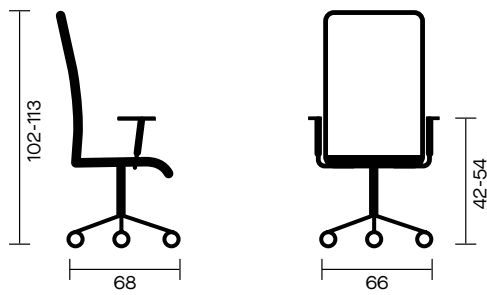

Tag Operativa | task

Descrizione tecnica:

Seduta operativa girevole con elevazione a gas, meccanismo synchro con blocchi anti shock, schienale regolabile up down e supporto lombare. Schienale in rete. Braccioli regolabili.

Technical description:

Swivel task chair with gas lift, synchro mechanism with 4 shockproof blocks, permanent contact mechanism, adjustable up down backrest and adjustable lumbar support. Height adjustable backrest.

Height adjustable armrest. Mesh backrest.

	M³	Colli/Pack
 14	 0,25	 1