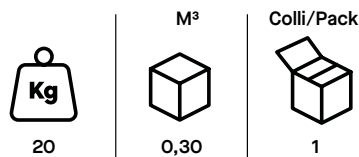

Technical description:

BACKREST/SEAT: single shell in polypropylene available in the 8 colours as detailed in the catalogue.
BEAM: in 40×80mm rectangular section metal tubing.
OPTIONAL: coffee table in melamine wood 50×50.