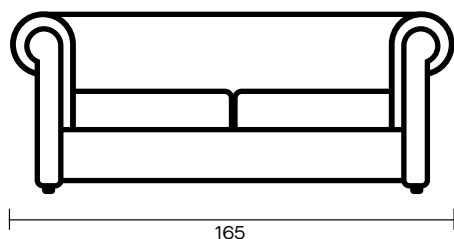

Chester Divano | Sofa

Descrizione tecnica:

Piedi in legno. Struttura in abete, multistrato.
Imbottiture in poliuretano espanso rivestito in pelle ed ecopelle.