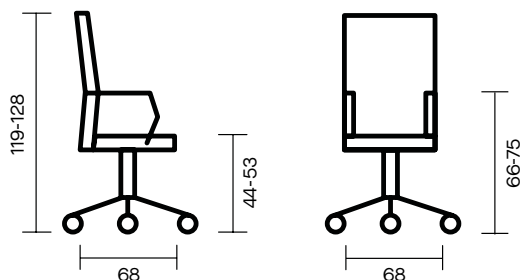

Vertu Presidenziale | Presidential

Descrizione tecnica:

Schienale alto imbottito.
Braccioli in alluminio lucido con pad rivestiti,
meccanismo sincronizzato con blocco in 5 posizioni,
traslatore di seduta, base a 5 razze in alluminio,
ruote maxi.