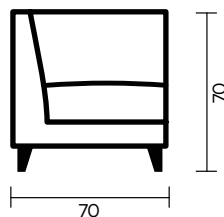

Sestante Divano | Sofa

Descrizione tecnica:

STRUTTURA: la struttura interna del divano, è interamente realizzata in legno rinforzato rivestito da resine espanse indeformabili.

IMBOTTITURA: i cuscini del sedile imbottito con resine espanse indeformabili a densità portante.

TESSUTI: disponibili diversi rivestimenti tipologie e colorazioni presenti nelle cartelle rivestimenti.

Technical description:

STRUCTURE: the internal structure of the sofa is entirely made of wood and covered with non-deformable expanded resins.

UPHOLSTERY: seat cushions upholstered with nondeformable load-bearing density foam resins.

FABRICS: available in different types and colours as detailed in the upholstery charts.