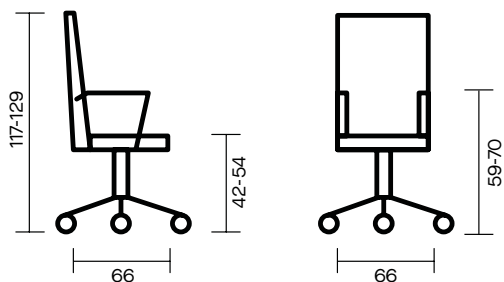

GAS COLUMN: Seat height adjustment mechanism.

BASES: 5-star curved type, in polished aluminium diameter 700 mm.

CASTORS: Castors, self-braking, rubber or hard 50mm diameter.

FABRICS: The armchair can be upholstered with the different types, colours and categories of fabrics detailed in the upholstery charts.