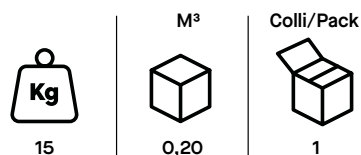

Bora Operativa | Task

Descrizione tecnica:

SCHIENALE: In rete con struttura in materiale plastico polipropilene rinforzato con fibra di vetro. Supporto lombare in PP regolabile in altezza.

Schienale e supporto lombare disponibile nei seguenti colori: nero, bianco, mattone e salvia.

SEDILE: Imbottito in gomma piuma.

Carter in materiale plastico.

BRACCIOLI: Disponibile nella tipologia regolabili 1D in altezza.

MECCANISMO: Meccanismo sincronizzato 4 blocchi.

BASE: Tipologia a cinque razze piramidale in nylon (PA) con apposite nervature di rinforzo, diametro 700 mm.

RUOTE: Libere da diametro 55 mm.

TESSUTI E RETI: Disponibili in diverse tipologie e colorazioni presenti nelle cartelle riversitmenti.

Technical description:

BACKREST: Mesh backrest with glass fibre reinforced PP plastic frame.

Height adjustable PP lumbar support. Backrest and lumbar support available colours: black, white, brick red and sagebrush green.

SEAT: foam padded. Plastic cover.

ARMRESTS: Available in version with 1D adjustment: in height.

MECHANISM: 4-lock Synchro mechanism.

GAS CYLINDER: Height adjustable gas lift cylinder.

BASE: 5-star pyramid base in nylon (PA) with special reinforcement ribs or in polished aluminium diameter 700 mm.

CASTORS: Free castors 55 mm.

UPHOLSTERIES AND MESHES: Available in different typologies and colours to be chosen among colour charts.

Seating