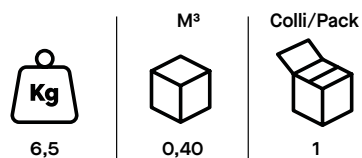

Technical description:

4-legged upholstered visitor seat with writing tablet.