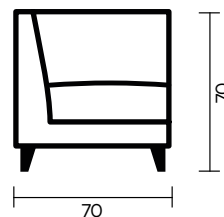

Sestante Divano | Sofa

Descrizione tecnica:

STRUTTURA: la struttura interna del divano, è interamente realizzata in legno rinforzato rivestito da resine espanse indeformabili.

IMBOTTITURA: i cuscini del sedile imbottito con resine espanse indeformabili a densità portante.

TESSUTI: disponibili diversi rivestimenti tipologie e colorazioni presenti nelle cartelle rivestimenti.

Technical description:

STRUCTURE: the internal structure of the sofa is entirely made of wood and covered with non-deformable expanded resins.

UPHOLSTERY: seat cushions upholstered with nondeformable load-bearing density foam resins.

FABRICS: available in different types and colours as detailed in the upholstery charts.

22

M³

0,43

Colli/Pack

1

Sofa

30

M³

0,65

1

45

M³

0,89

1