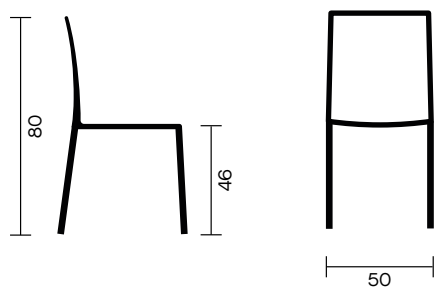

Lancia Attesa | Wait

Descrizione tecnica:

SEDIA MONOBLOCCO
in Polipropilene stabilizzato al calore rinforzato con fibre di vetro (PP GF) Riciclabile e resistente ai raggi UV. Disponibile nei 5 colori a catalogo.

Technical description:

MONOBLOC CHAIR
in heat stabilized glass-fibre reinforced polypropylene (PP GF). Recyclable and resistant to UV rays. Available in the 5 colours as detailed in the catalogue.

	M³	Colli/Pack
 28	 0,50	 1