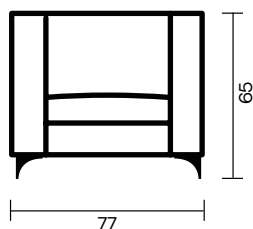

Pinko Divano | Sofa

Descrizione tecnica:

STRUTTURA: disponibile nella versione poltroncina e divano 2 posti . Realizzato in materiale ligneo di diverso tipo a sezioni miste. Imbottito con resine espanse indeformabili.

PIEDINI: in alluminio.

TESSUTI: può essere rivestito con tessuti in diverse tipologie, colorazioni e categorie presenti nelle cartelle rivestimenti.

Technical description:

STRUCTURE: available in an armchair or 2 seater sofa version. Crafted from different wood types with differing cross- sections.

Upholstered with non- deformable expanded resins.

FEET: made of polished aluminium.

FABRICS: can be upholstered with fabrics in different types, colours and categories as detailed in the upholstery charts.