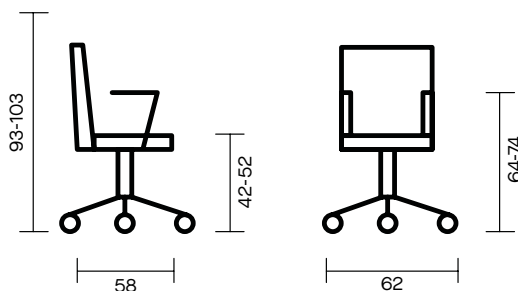

Seating

Vela Visitatore | Visitor

Descrizione tecnica:

Seduta direzionale schienale medio imbottita per ambienti direzionali. Braccioli in pressofusione di alluminio finitura effetto satinato. I braccioli fissi possono essere montati in entrambe le direzioni. Sedile in poliuretano schiumato dedicato che si adatta perfettamente al profilo dello schienale.