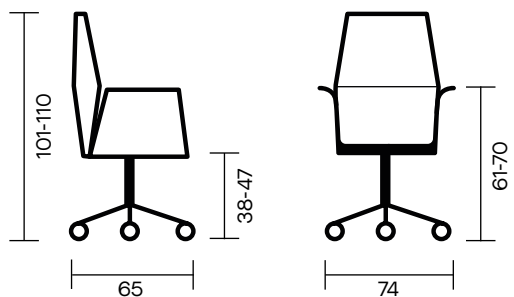

Synchronized mechanism with button panel integrated in the seat body, height and tilt adjustable with 3 locking positions.

Seating

Larus Direzionale | Executive

Descrizione tecnica:

Sedile e Braccioli: Struttura realizzata in monoscocca in lamiera di ferro sp.50/10, imbottitura sp.12mm e cuscino sp.40 mm in resina poliuretana. Schienale: Interno in legno multistrato sp.12 mm, imbottitura in resina poliuretana sagomata sp.max 60 mm. Meccanismo fisso con rotazione 360°.

Technical description:

Seat and armrests: Sheet metal single layer body (50/10 thickness). 12 mm thickness polyurethane foam padding; 40 mm thickness cushion polyurethane foam padding. Backrest: 12 mm thickness plywood inner, 60 mm thickness moulded polyurethane foam padding. Fixed mechanism with 360° rotation.