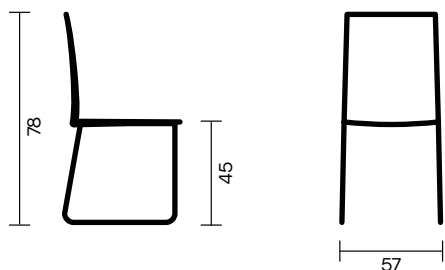

Clipper Attesa | Wait

Descrizione tecnica:

SCHIENALE/SEDILE: monoscocca in Polipropilene stabilizzato al calore rinforzato con fibre di vetro (PP GF) Riciclabile e resistente ai raggi UV. Disponibile nei 4 colori a catalogo.

TELAIO: a slitta in filo diametro 11 mm verniciate dello stesso colore della scocca.

Disponibile pannellino per sedile rivestito con tessuti di varie colorazioni presenti nelle cartelle rivestimenti.

*(uso esterno sconsigliato in quanto il telaio non subisce trattamento anti UV).

Technical description:

BACKREST/SEAT: single shell in heat stabilized glass-fibre reinforced polypropylene (PP GF). Recyclable and resistant to UV rays. Available in the 4 colours as detailed in the catalogue.

FRAME: sled frame in wire diameter 11mm painted in the same colour as the shell.

Available with upholstered seat panel made from non-deformable expanded resins to be upholstered with fabrics in the range of colours and finishes detailed in the upholstery charts.

* (not recommended for outdoor use as the frame does not receive anti UV treatment).

Seating