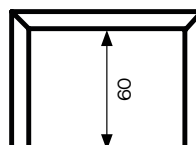

Sestante Divano | Sofa

Descrizione tecnica:

STRUTTURA: la struttura interna del divano, è interamente realizzata in legno rinforzato rivestito da resine espanse indeformabili.

IMBOTTITURA: i cuscini del sedile imbottito con resine espanse indeformabili a densità portante.

TESSUTI: disponibili diversi rivestimenti tipologie e colorazioni presenti nelle cartelle rivestimenti.

Technical description:

STRUCTURE: the internal structure of the sofa is entirely made of wood and covered with non-deformable expanded resins.

UPHOLSTERY: seat cushions upholstered with nondeformable load-bearing density foam resins.

FABRICS: available in different types and colours as detailed in the upholstery charts.