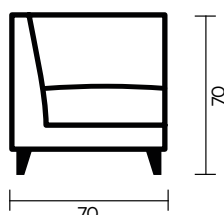

22

M³

0,43

Colli/Pack

1

Sofa

30

M³

0,65

1