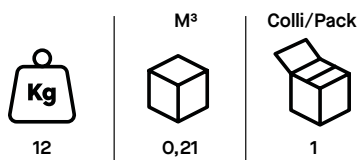

Technical description:

Interlocutor chair with chromed structure, high density padding. Mesh backrest.