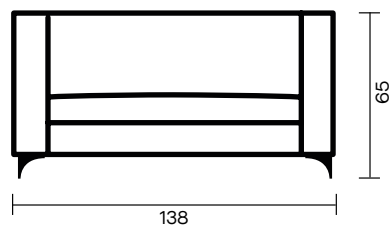

22

0,43

Colli/Pack

1

Sofa