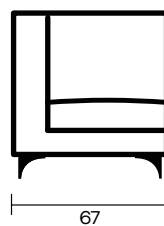

22

0,43

Colli/Pack

1

Sofa