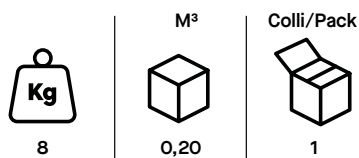

Clipper Attesa | Wait

Descrizione tecnica:

SCHIENALE/SEDILE: monoscocca in Polipropilene stabilizzato al calore rinforzato con fibre di vetro (PP GF) Riciclabile e resistente ai raggi UV. Disponibile nei 4 colori a catalogo.

TELAIO: a slitta in filo diametro 11 mm verniciate dello stesso colore della scocca.

Disponibile pannellino per sedile rivestito con tessuti di varie colorazioni presenti nelle cartelle rivestimenti.

*(uso esterno sconsigliato in quanto il telaio non subisce trattamento anti UV).

Technical description:

BACKREST/SEAT: single shell in heat stabilized glass-fibre reinforced polypropylene (PP GF). Recyclable and resistant to UV rays. Available in the 4 colours as detailed in the catalogue.

FRAME: sled frame in wire diameter 11mm painted in the same colour as the shell.

Available with upholstered seat panel made from non-deformable expanded resins to be upholstered with fabrics in the range of colours and finishes detailed in the upholstery charts.

* (not recommended for outdoor use as the frame does not receive anti UV treatment).

Seating