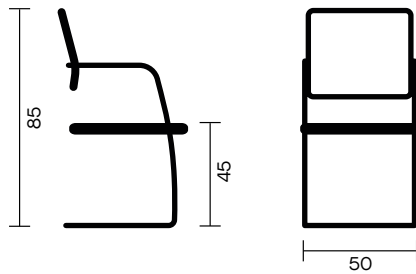

QNove Attesa | Wait

Descrizione tecnica:

SCHIENALE: disponibile in rete solo nella versione bassa.

Telaio portante e cornice di supporto rete in polipropilene riciclabile nero con nervature di rinforzo. Rete disponibile in varie colorazioni presenti nella cartella rivestimenti.

SEDILE: sedile in polipropilene imbottito con resine espanse indeformabili. carter esterno in materiale plastico polipropilene (PP).

Telaio in acciaio tubolare cromato o verniciato nero con pad in polipropilene.

TESSUTI E RETI: disponibili in diverse tipologie e colorazioni presenti nelle cartelle rivestimenti.

Technical description:

MESH VERSION: available only in the low version, loadbearing frame and mesh support frame in black recyclable polypropylene with reinforcement ribs. Mesh available in various colours as shown in the upholstery chart.

SEAT: seat in polypropylene upholstered with non-deformable expanded resins. external casing in polypropylene (PP).

SINGLE SHELL: also available in version with single shell version featuring plywood core and fully upholstered non-deformable foam resin upholstery. ARMRESTS In polypropylene (PP). FRAME: available with two types of frame: 4-leg or sled, chrome or black.

FABRICS AND MESHES: available in different types and colours as detailed in the upholstery charts.

Seating

	M³	Colli/Pack
 Kg	 0,50	 1
14