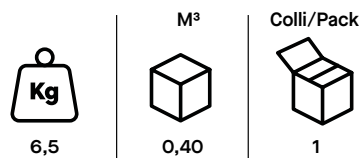

Technical description:

4-leg upholstered visitor seat with mesh backrest.