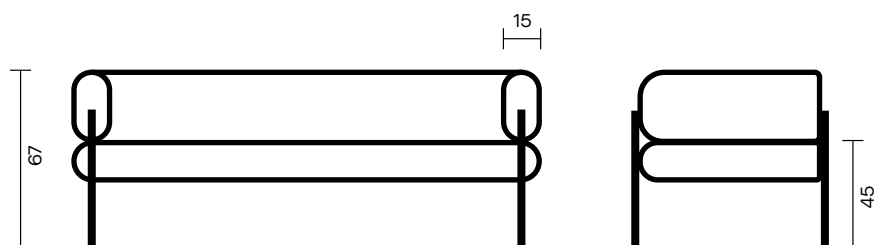

Privée Divano | Sofa

Descrizione tecnica:

Divano in tessuto con struttura metallica.

Technical description:

Fabric upholstered sofa with metal frame.

Sofa