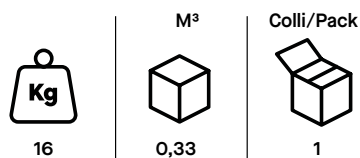

Technical description:

Swivel executive armchair with swing mechanism.
4 leg nylon base.
Molded frame structure completely mesh covered.