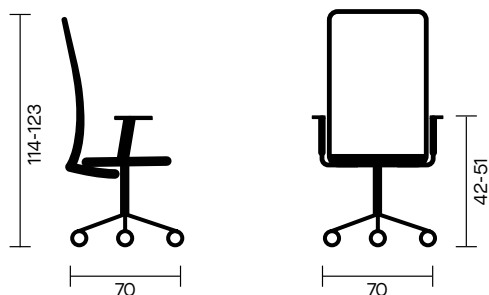

Bora Operativa | Task

Descrizione tecnica:

SCHIENALE: In rete con struttura in materiale plastico polipropilene rinforzato con fibra di vetro. Supporto lombare in PP regolabile in altezza.

Schienale e supporto lombare disponibile nei seguenti colori: nero, bianco, mattone e salvia.

SEDILE: Imbottito in gomma piuma.

Carter in materiale plastico.

BRACCIOLI: Disponibile nella tipologia regolabili 1D in altezza.

MECCANISMO: Meccanismo sincronizzato 4 blocchi.

BASE: Tipologia a cinque razze piramidale in nylon (PA) con apposite nervature di rinforzo, diametro 700 mm.

RUOTE: Libere da diametro 55 mm.

TESSUTI E RETI: Disponibili in diverse tipologie e colorazioni presenti nelle cartelle riversitmenti.

Technical description:

BACKREST: Mesh backrest with glass fibre reinforced PP plastic frame.

Height adjustable PP lumbar support. Backrest and lumbar support available colours: black, white, brick red and sagebrush green.

SEAT: foam padded. Plastic cover.

ARMRESTS: Available in version with 1D adjustment: in height.

MECHANISM: 4-lock Synchro mechanism.

GAS CYLINDER: Height adjustable gas lift cylinder.

BASE: 5-star pyramid base in nylon (PA) with special reinforcement ribs or in polished aluminium diameter 700 mm.

CASTORS: Free castors 55 mm.

UPHOLSTERIES AND MESHES: Available in different typologies and colours to be chosen among colour charts.

Seating