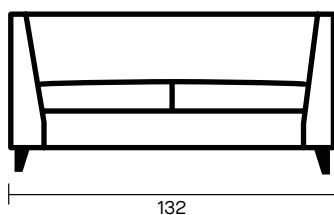

22

M³

0,43

Colli/Pack

1

Sofa

30

M³

0,65

1