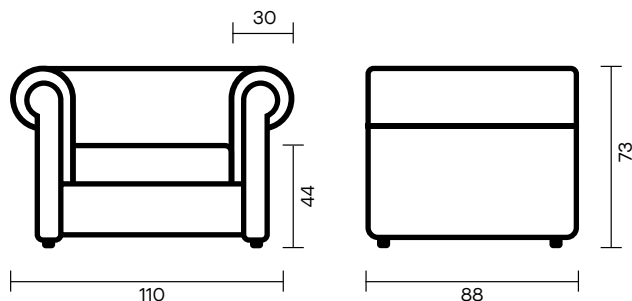

Chester Poltrona | Armchair

Descrizione tecnica:

Piedi in legno. Struttura in abete, multistrato.
Imbottiture in poliuretano espanso rivestito in pelle ed ecopelle.