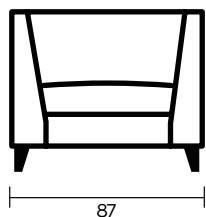

Sestante Divano | Sofa

Descrizione tecnica:

STRUTTURA: la struttura interna del divano, è interamente realizzata in legno rinforzato rivestito da resine espanse indeformabili.

IMBOTTITURA: i cuscini del sedile imbottito con resine espanse indeformabili a densità portante.

TESSUTI: disponibili diversi rivestimenti tipologie e colorazioni presenti nelle cartelle rivestimenti.

Technical description:

STRUCTURE: the internal structure of the sofa is entirely made of wood and covered with non-deformable expanded resins.

UPHOLSTERY: seat cushions upholstered with nondeformable load-bearing density foam resins.

FABRICS: available in different types and colours as detailed in the upholstery charts.