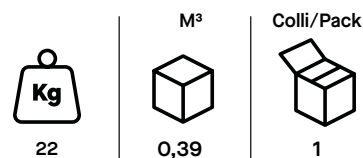

Technical description:

SEAT and ARMRESTS: Beechwood multilayers, Fireproof indeformabile polyurethane foam cushion M1 Class Italy.

Seat and back upholstery with double-needle riveting around the entire perimeter.

BACK: Beechwood multilayers, thickness 14mm, upholstered and covered leather or eco-leather.

Fireproof indeformabile polyurethane foam cushion, thickness 30 mm, density 25 Kg/mc

MECHANISMS: Gas height adjustment with return system.

SUPPORT AND GLIDERS: 4-star pyramidal base in matt black painted aluminum with rubber gliders.