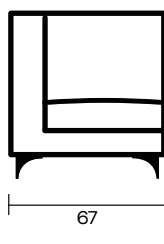

30

0,65

Colli/Pack

1