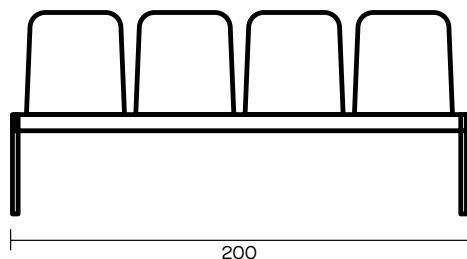

Clipper 4 Panca | Bench

Descrizione tecnica:

SCHIENALE/SEDILE: monoscocca in Polipropilene
TRAVE: in tubolare metallico a sezione rettangolare
40×80mm.
OPTIONAL: tavolino in legno nobilitato 50×50.