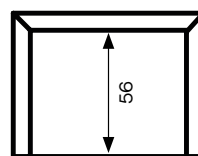

Pinko Divano | Sofa

Descrizione tecnica:

STRUTTURA: disponibile nella versione poltroncina e divano 2 posti . Realizzato in materiale ligneo di diverso tipo a sezioni miste. Imbottito con resine espanse indeformabili.

PIEDINI: in alluminio.

TESSUTI: può essere rivestito con tessuti in diverse tipologie, colorazioni e categorie presenti nelle cartelle rivestimenti.

Technical description:

STRUCTURE: available in an armchair or 2 seater sofa version. Crafted from different wood types with differing cross- sections.

Upholstered with non- deformable expanded resins.

FEET: made of polished aluminium.

FABRICS: can be upholstered with fabrics in different types, colours and categories as detailed in the upholstery charts.