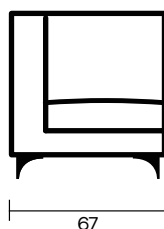

Pinko Divano | Sofa

Descrizione tecnica:

STRUTTURA: disponibile nella versione poltroncina e divano 2 posti . Realizzato in materiale ligneo di diverso tipo a sezioni miste. Imbottito con resine espanse indeformabili.

PIEDINI: in alluminio.

TESSUTI: può essere rivestito con tessuti in diverse tipologie, colorazioni e categorie presenti nelle cartelle rivestimenti.

Technical description:

STRUCTURE: available in an armchair or 2 seater sofa version. Crafted from different wood types with differing cross- sections.

Upholstered with non- deformable expanded resins.

FEET: made of polished aluminium.

FABRICS: can be upholstered with fabrics in different types, colours and categories as detailed in the upholstery charts.