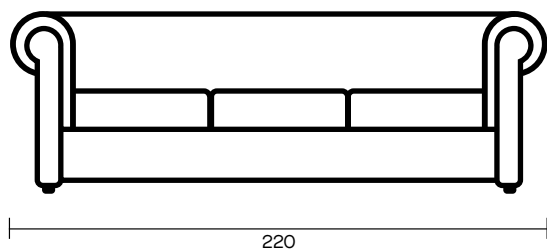

Technical description:

Wooden feet.
Spruce frame, multilayer .
Polyurethane foam padding.

	M³	Colli/Pack
56	1,06	1