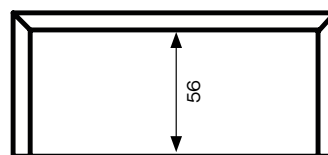

22

0,43

Colli/Pack

1

Sofa